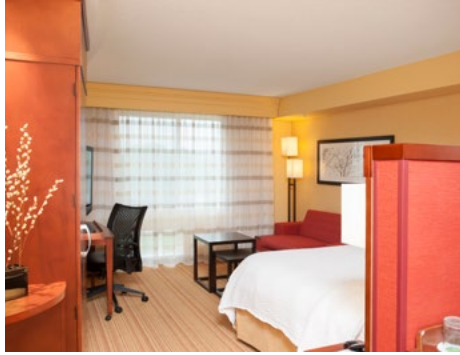

In-room Media

Internet and Phones

- Phone features: voicemail, and speaker phone
- High-Speed Internet Access:
Complimentary Wireless, Wired

Entertainment

- LCD Flat Screen Televisions
- Satellite TV with HD programming
- HBO
- Clock Radio
- I Pod dock

- Spacious room combines comfort and functionality
- Large desk with conveniently placed lighting and outlets and an ergonomic chair for comfort
- iHome docking station to charge and listen to your ipod or set for a wakeup call
- Mini-refrigerators in all guest rooms
- High-speed wired and wireless internet
- Non-smoking hotel